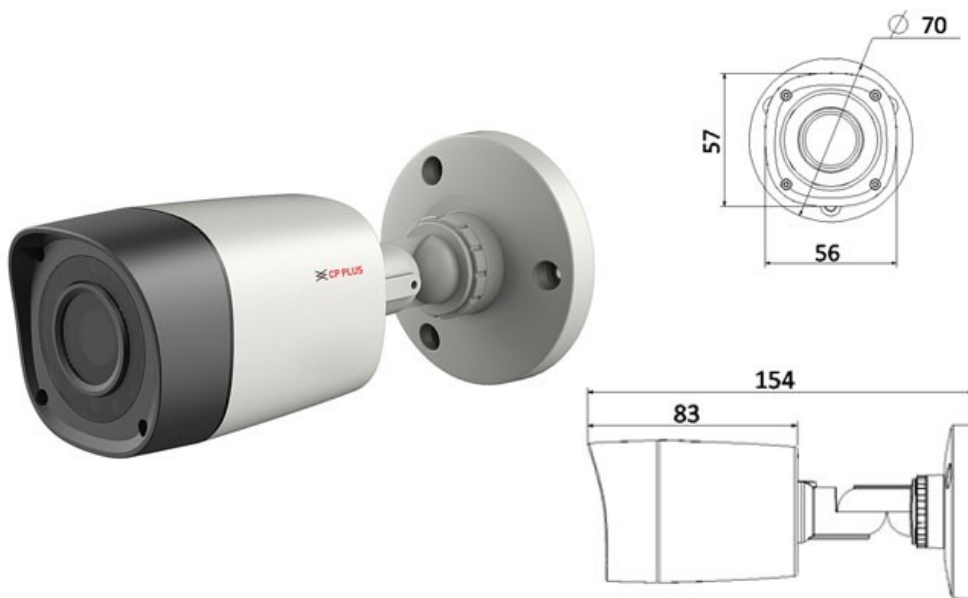

CP- UVC-T1200L2A**2 MP Full HD HDCVI IR Bullet Camera - 20 Mtr.****CP PLUS**
CORAL**Main Features**

- 1/2.7" 2Megapixel HQIS Pro Image Sensor
- 25/30fps@1080P
- Day/Night(ICR), AWB, AGC, BLC, 3D-DNR
- 3.6mm fixed lens (6mm optional)
- IR Range of 20 M, Smart IR, IP67
- High speed, long distance real-time transmission
- Mobile Software: iCMOB, gCMOB, wCMOB
- CMS Software: KVMS Pro, vOptimus Pro

CP- UVC-T1200L2A

2 MP Full HD HDCVI IR Bullet Camera - 20 Mtr.

Feature

Image Sensor
Minimum Illumination
Shutter Speed
Lens
Video Streaming
Video Output
ICR
IR
Operating Temperature
Power Source
Power Consumption
Dimension
Weight

Specification

1/2.7" 2Megapixel HQIS Pro
0.01Lux@F1.2(AGC ON),0Lux IR on
1/50s~1/100,000s
3.6mm (6mm optional)
1080P@25 fps
1-channel BNC HDCVI high definition video output
Auto(ICR)/B&W/Color
IR Range of 20 M, Smart IR
-30°C~+60°C/ Less than 95%RH (no condensation)
DC12V±20%
Max 3.5W
Φ70mm × 154mm
200g